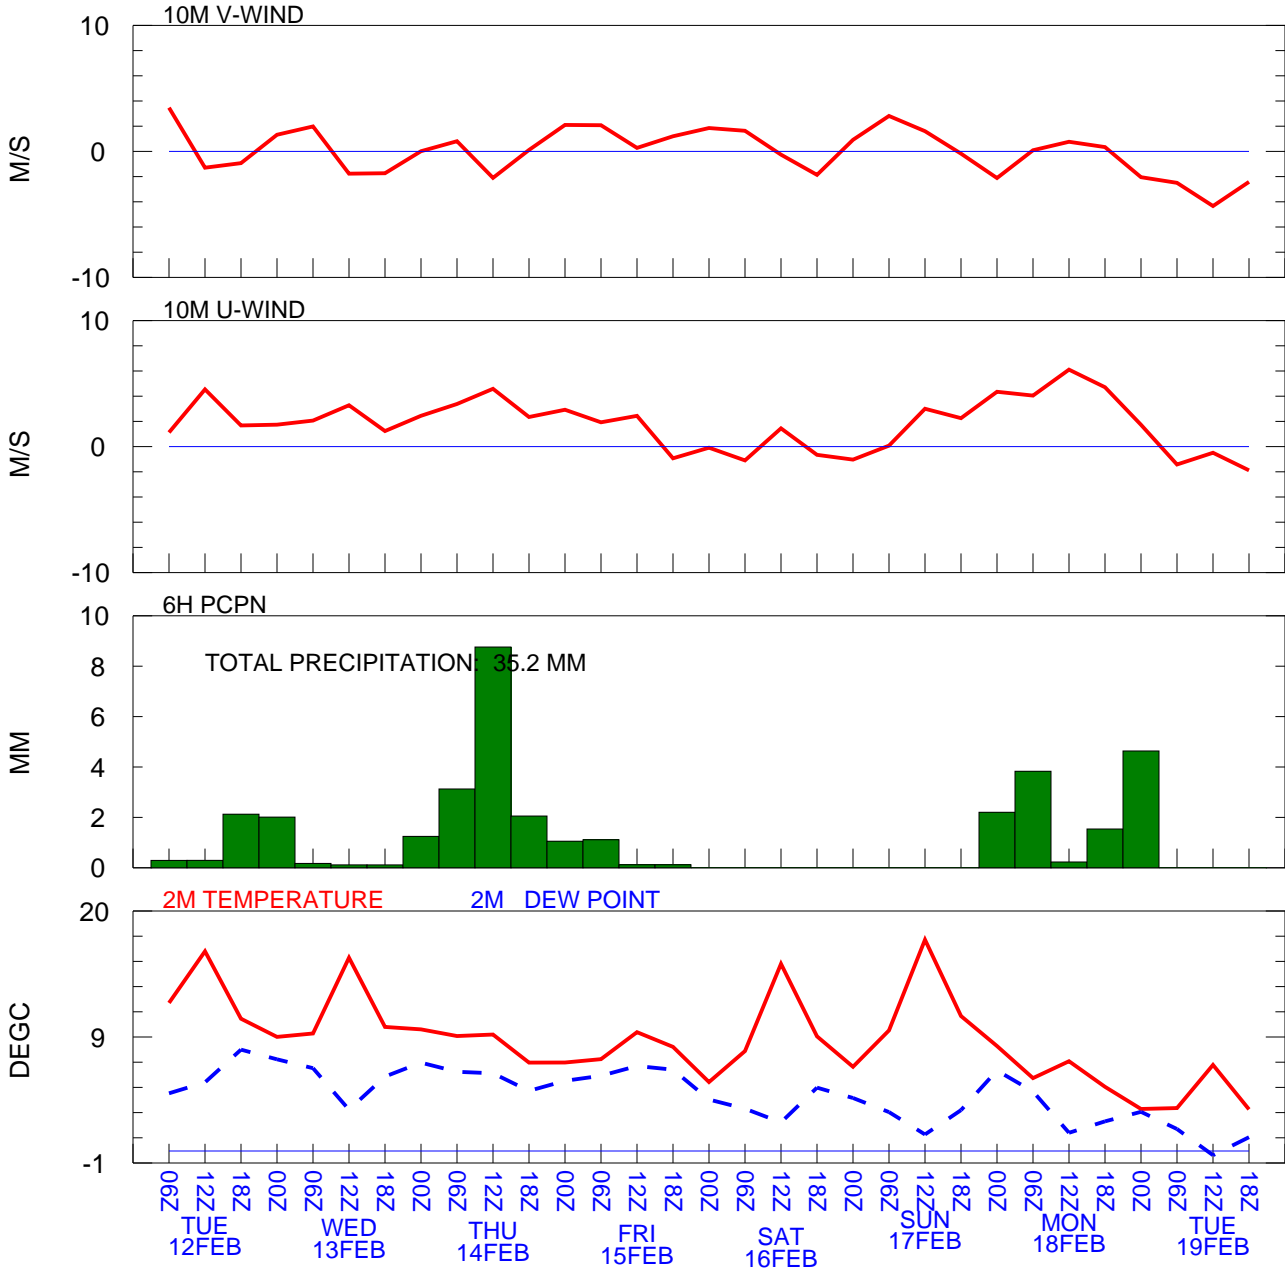

# GFSx METEOROGRAM

Latitude: 31.06 Longitude: 35.02

DATA INITIAL TIME: 12 FEB 2008 06Z  
 NOAA AIR RESOURCES LABORATORY  
 READY Web Server

CALCULATION STARTED AT: 12 FEB 2008 06Z  
 CALCULATION ENDED AT: 19 FEB 2008 18Z

0 6 12 18 24 30 36 42 48 54 60 66 72 78 84 90 96 102 108 114 120 126 132 138 144 150 156 162 168 174 180

NOAA (ARL)